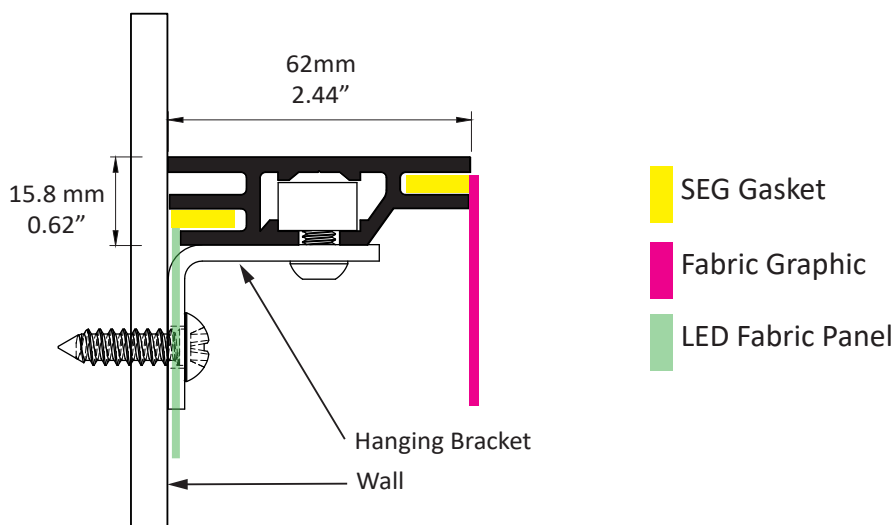

Cord location Exits through back of light box or through opening with grommet along frame edge.

Cord length 60" white cord with 2-prong plug head

Environment Dry location only

Warranty 2 yrs for manufacturer defects

Frame Design

Frame Depth 2.44"/62mm

Graphics SEG fabric. Accepts 12 x 2.8mm to 12 x 3mm gasket.

Material Extruded Aluminum

Finish Anodized aluminum. Powder coating available upon request.

Application Wall Mount, Single-Sided.