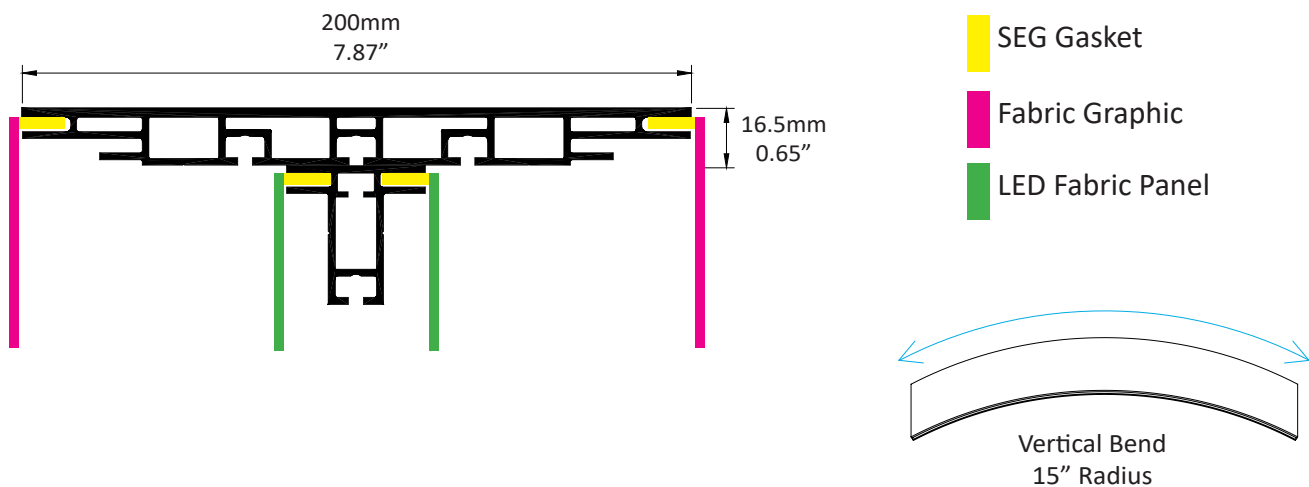

200mm SEG Lightbox

Tension Fabric Lightbox with 200mm/7.87in depth

Lighting

LED Color/Kelvin 5500K (+/- 500k) / 1200 lumens per module

Watts/Volts 10 watts/sqf @ 24V DC

Power supply 24 DC

Driver location Located inside light box

Cord location Exits through back of light box or through opening with grommet along frame edge.

Cord length 60" white cord with 2-prong plug head

Environment Dry location only

Warranty 2 yrs for manufacturer defects

Frame Design

Frame Depth 7.87"/200mm

Graphics SEG fabric. Accepts 12 x 2.8mm to 12 x 3mm gasket.

Material Extruded Aluminum

Finish Anodized aluminum. Powder coating available upon request.

Application Wall Mount, Hanging, or Free-standing. Single or Double-Sided.