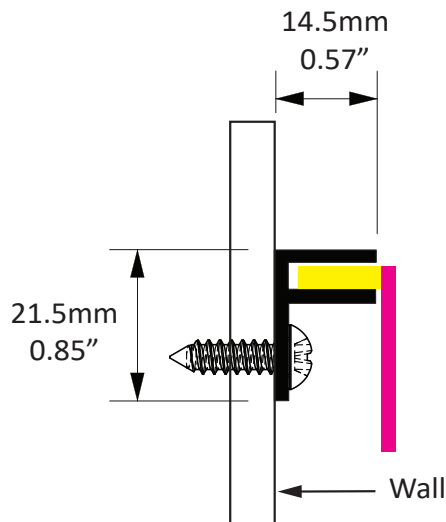

F Track

SEG Framing System

Frame Design

Frame Depth 0.57"/14.5mm

Max Size 96" x 96"h (without frame break)

Graphics SEG fabric. Accepts 12 x 2.8mm to 12 x 3mm gasket.

Material Extruded Aluminum

Finish Anodized aluminum. Powder coating available upon request.

Application Surface mount. NOTE: Frame must be attached to a surface and is not self-supporting.

 SEG Graphic Gasket

 Fabric Graphic

F Track

Sustainability

Recycling Frames can be recycled with any metal recycler