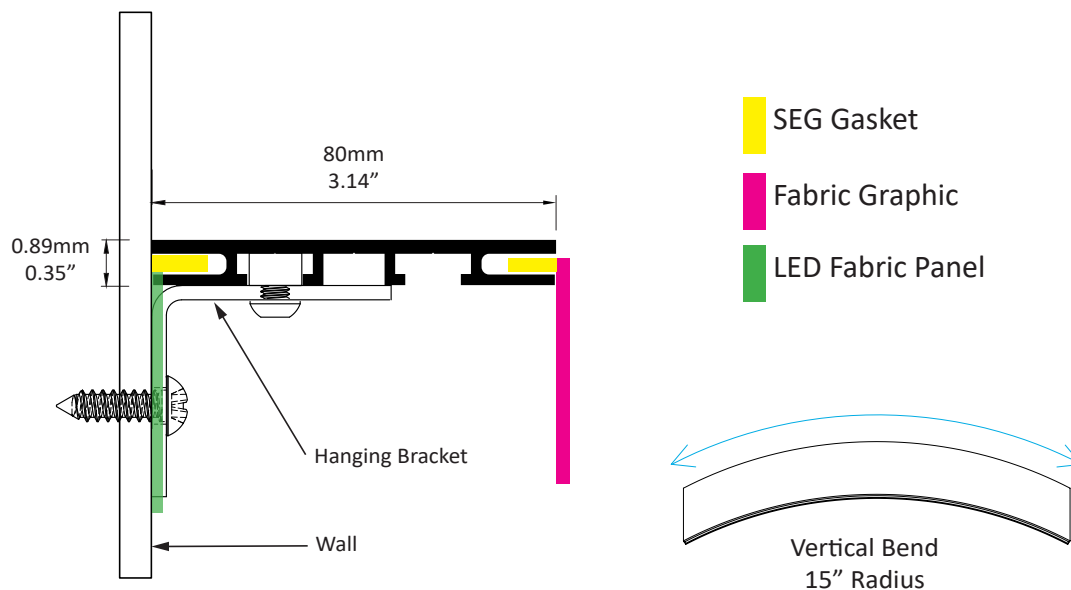

Cord location Exits through back of light box or through opening with grommet along frame edge.

Cord length 60" white cord with 2-prong plug head

Environment Dry location only

Warranty 2 yrs for manufacturer defects

Frame Design

Frame Depth 3.14"/80mm

Graphics SEG fabric. Accepts 12 x 2.8mm to 12 x 3mm gasket.

Material Extruded Aluminum

Finish Anodized aluminum. Powder coating available upon request.

Application Wall Mount or Hanging. Single-Sided.