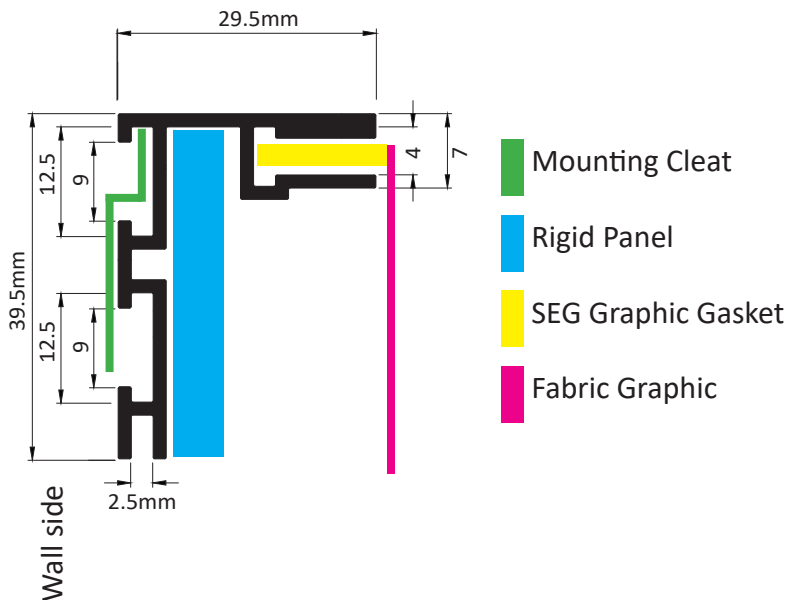

29.5mm SEG Lightbox

Tension Fabric Lightbox with 29.5 mm/1.16in depth

Lighting

LED Color/Kelvin Cool white 6500k

Watts/Volts 5.5 watts/sqf @ 24 DVC

Power supply 24 DC

Driver location Must be located outside of light box

Wire location Exits through corner or center of frame edge or frame back

Environment Dry location only

Certification Rated UL 48 & UL 879

Warranty 2 yrs for manufacturer defects

Frame Design

Frame Depth 1.16"/29.5mm

Weight 2.25lb/sqf

Max Size 47.24" x 98.42"

Material Extruded Aluminum & PMMA (Acrylic)

Finish Anodized aluminum. Powder coating available upon request.

Application Wall Mount, Single-sided.

Wire Exit & Barrel Plug