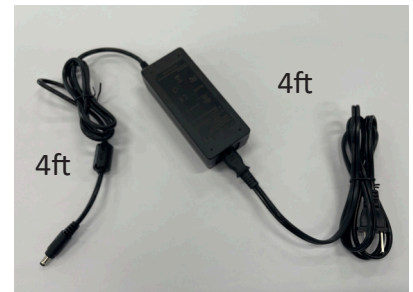

29.5mm SEG Lightbox

Tension Fabric Lightbox with 29.5 mm/1.16in depth

Lighting

LED Color/Kelvin Cool white 6500k

Watts/Volts 5.5 watts/sqf @ 24 DVC

Power supply 24 DC

Driver location Must be located outside of light box

Weight 2.25lb/sqf

Max Size 47.24" x 98.42"

Material Extruded Aluminum & PMMA (Acrylic)

Finish Anodized aluminum. Powder coating available upon request.

Application Wall Mount, Single-sided.

Wire Exit & Barrel Plug