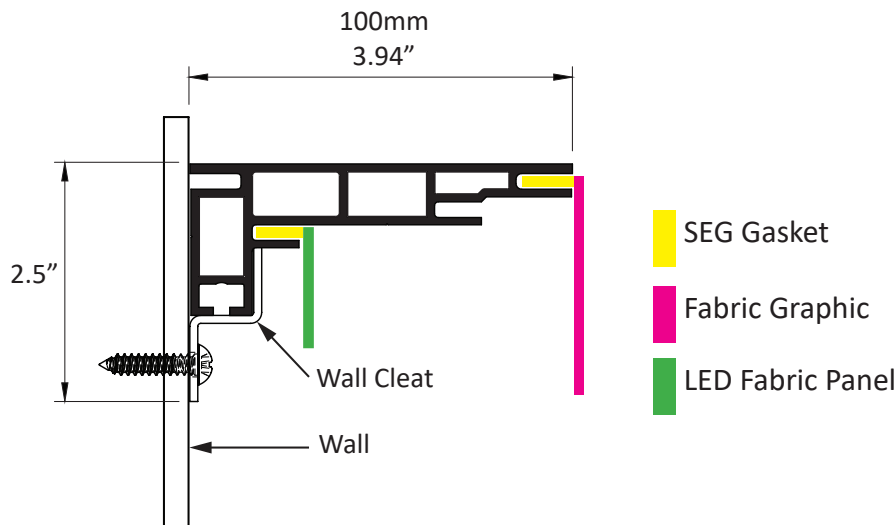

100mm SEG Lightbox

Tension Fabric Lightbox with 100mm/3.94in depth

Lighting

LED Color/Kelvin 5500K (+/- 500k) / 1200 lumens per module

Watts/Volts 1 watt per module @ 24V DC

Driver location Located inside lightbox

Cord location Exits through back of light box or through opening with grommet along frame edge.

Cord length 60" white cord with 2-prong plug head

Environment Dry location only

Warranty 2 yrs for manufacturer defects

Frame Design

Frame Depth 3.94"/100mm

Graphics SEG fabric. Accepts 12 x 2.8mm to 12 x 3mm gasket.

Material Extruded Aluminum

Finish Anodized aluminum. Powder coating available upon request.

Application Wall Mount, Single-Sided.